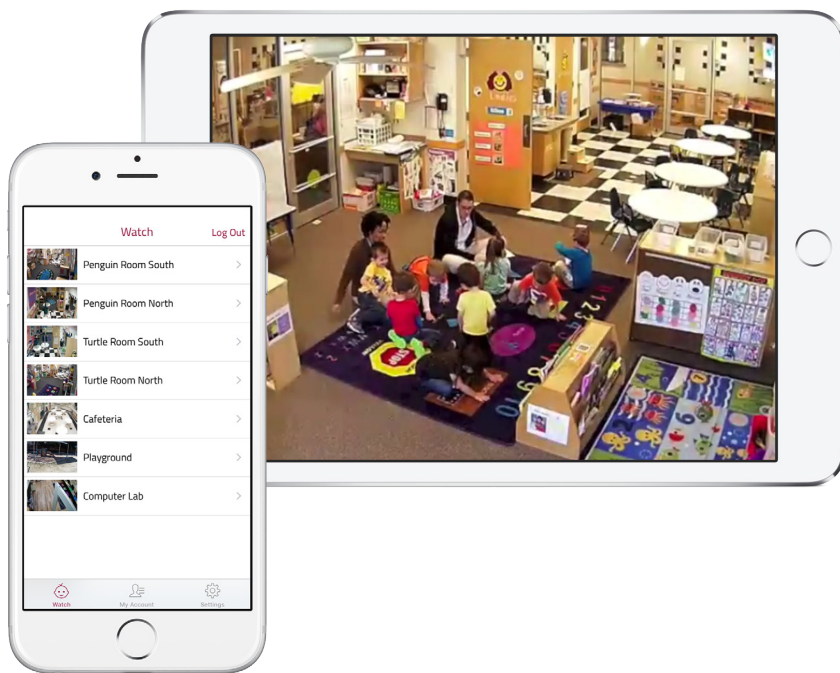

New! Faster, Crisper Video

We're pleased to announce we've upgraded to HD streaming video.

Connecting with Your Child Online Just Got Better

Stream from anywhere, just like Netflix, with the largest video viewer in childcare, and enjoy HD video delivered by our new video server.

PLUS:

- **Secure Streaming:** Top-rated online security ensures your child's privacy.
- **Free Mobile App:** Get the WatchMeGrow app from Google Play or the App Store and connect from anywhere.
- **Outstanding Support:** WatchMeGrow's friendly support team is ready to help you at 1-800-483-5597 or support@watchmegrow.com.

“ I love being able to check in on my child to make sure that she is safe, happy and doing what she's supposed to be doing.

Jessica, Parent
Marietta, Georgia

“ We love this! It is great to be able to peek in throughout the day or during an event that I can't get away from work to attend.