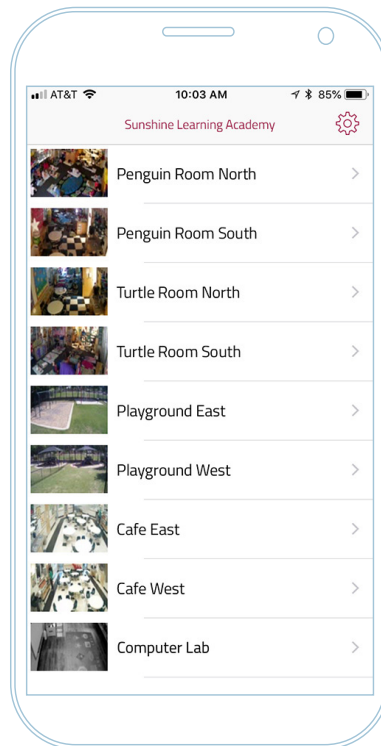

WatchMeGrow

New! Faster, Crisper Video

We're pleased to announce we've upgraded to HD streaming video.

Connecting with Your Child Online Just Got Better

Stream from anywhere, just like Netflix, with the largest video viewer in childcare, and enjoy HD video delivered by our new video server.

“ I love being able to check in on my child to make sure that she is safe, happy and doing what she's supposed to be doing.

Jessica, Parent, Marietta, Georgia

“ We love this! It is great to be able to peek in throughout the day or during an event that I can't get away from work to attend.