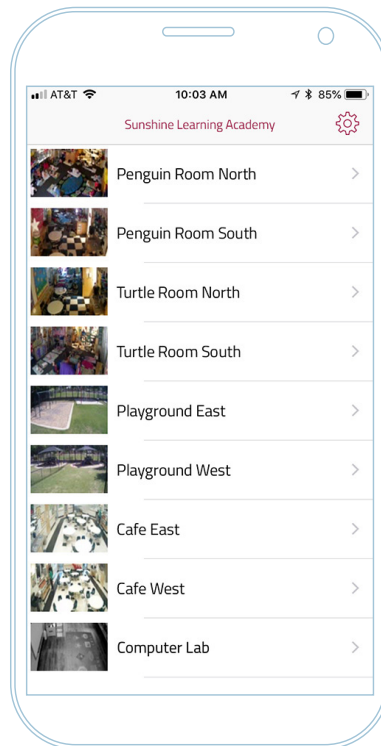

WatchMeGrow

New! Faster, Crisper Video

We're pleased to announce we've upgraded our streaming video.

Connecting with Your Child Online Just Got Better

Stream from anywhere, just like Netflix, with the largest video viewer in childcare, and enjoy faster, crisper video.

“ I love being able to check in on my child to make sure that she is safe, happy and doing what she's supposed to be doing.

Jessica, Parent, Marietta, Georgia

“ We love this! It is great to be able to peek in throughout the day or during an event that I can't get away from work to attend.