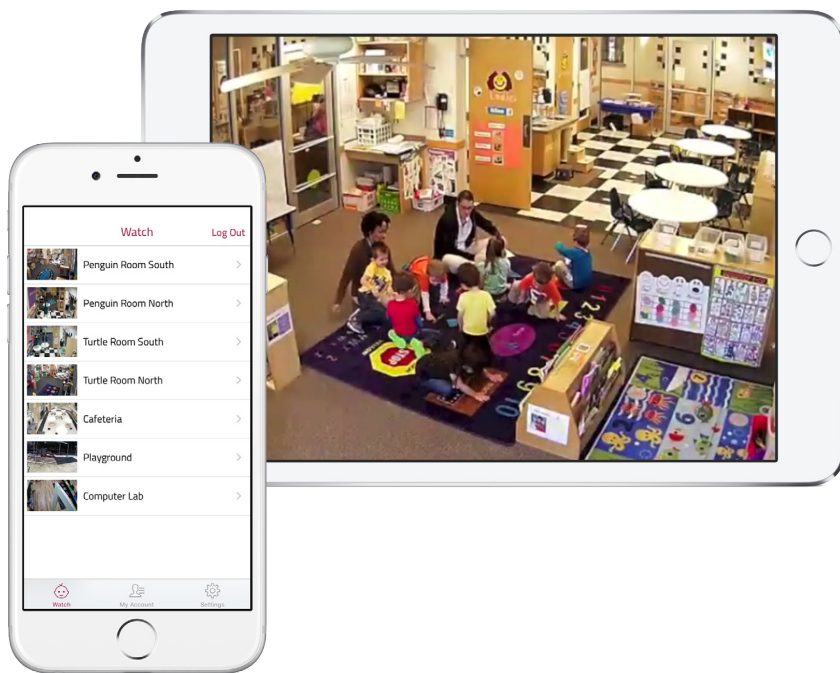

## Connecting with Your Child Online Just Got Better

Stream from anywhere, just like Netflix, with the largest video viewer in childcare, and enjoy faster, crisper video.

“ I love being able to check in on my child to make sure that she is safe, happy and doing what she's supposed to be doing.

Jessica, Parent  
Marietta, Georgia

“ We love this! It is great to be able to peek in throughout the day or during an event that I can't get away from work to attend.